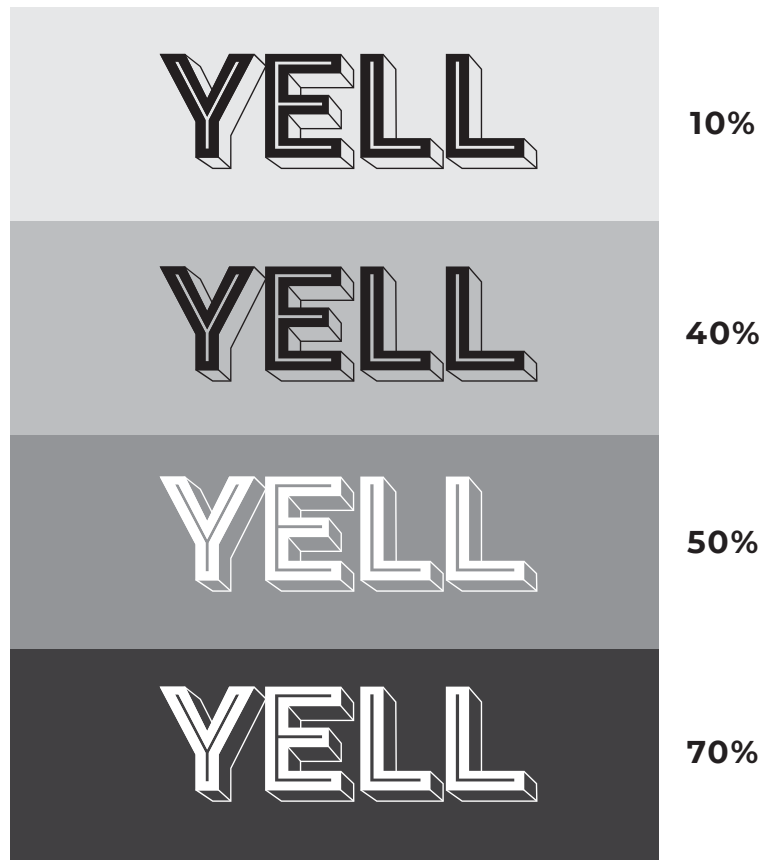

LOGOS +
DESIGN ELEMENTS

LOGO

FULL COLOUR

To be used ONLY on white background

Colours are not to be changed

Best for larger uses

ONE COLOUR

Black version for light backgrounds

White version for dark/colour backgrounds

Great for smaller placement

Can be coloured any
of the brand colours

LOGO - SIZING

STANDARD

For most usages

YELL

SMALL

Bolder lines for smaller uses

Has the word 'Small' in the file name

YELL

YELL

YELL

LOGO - PLACEMENT

Logo Usage /Placement

Any colour with a luminosity intensity over 50%, use the white version of the YELL logo

Logo Usage/Placement

Either right or left justified, logo dependant.

YELL logo size will also be dependant on the engagement level of YELL in the Program

LOGO - DO NOT

Place on textured or colourful background